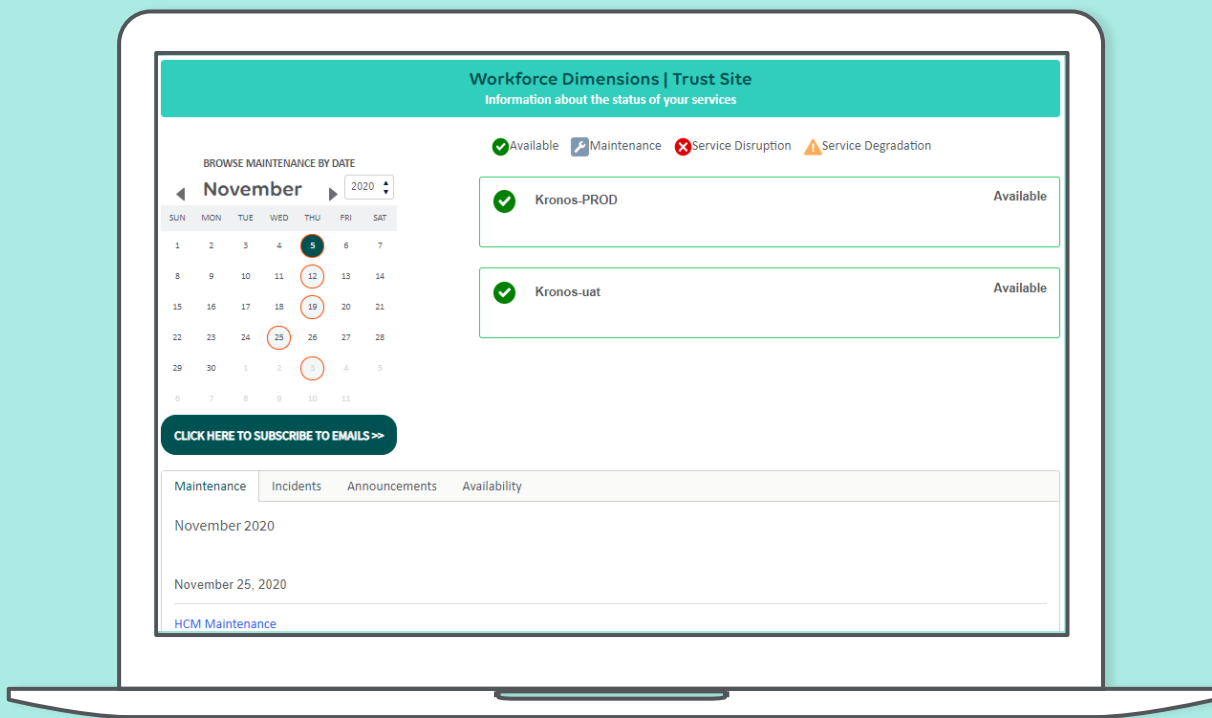

UKG Dimensions Trust Site

An easy-to-navigate dashboard

At-a-glance availability

Get a quick, simple glance at whether your solution is up and running smoothly. Access a calendar view of both past and future maintenance events impacting your solution.

Email subscription

Opt in to receive timely updates on maintenance events and incidents, and to release availability announcements directly to your inbox.

Maintenance, Incidents, and Availability tabs

Selecting a date on the maintenance calendar will populate the corresponding release information for your production and nonproduction environments on the maintenance tab.

Use the incidents tab to track your logged incidents and check the availability tab for details relating to your solution status.

How to access the Trust Site

Any UKG Kronos Community-enabled UKG Dimensions customer can take advantage of all the Trust Site has to offer. Access two ways:

- Navigate to status.kronos.com. After entering the URL, you'll be prompted to log in to the UKG Kronos Community before being immediately directed to your Trust Site. We highly recommend bookmarking for easy access.
- UKG Dimensions [Trust Site Resources](#). Find a link to your organization's Trust Site from the UKG Dimensions Trust Site Resources in the UKG Kronos Community.